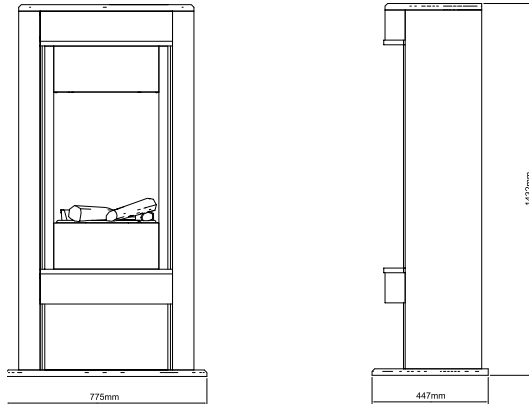

- Modern Scandinavian design almost 150 cm high
- Oval body with high-gloss finish
- With storage compartment for logs
- Decorative silver frame around the firebox
- Optional: mirror back panel wall that intensifies the flame picture

Verdi White | Black

230V/50Hz | 200 Watt

Experience Better Living

Unit Dimensions

Specifications

TECHNICAL DETAILS	Verdi White	Verdi Black
Flame Effect system	Optimyst®	Optimyst®
Model number	206275F	222190F
GTIN/UPC	5011139206275	8716412222191
Model	Freestanding	Freestanding
View Type	Front	Front
Colour - Furniture	White	Black
Media Bed	Logset	Logset
Viewing window WxH (cm)	40x50	40x50
Build in dim (WxHxD) (cm)	77,5x143,2x44,7	77,5x143,2x44,7
Heating function	Yes	Yes
Heating Element	Yes	Yes
Remote Control	Yes	Yes
Manual Operation on the fireplace possible	Yes	Yes
Lighting Module	Halogen	Halogen
Sound	No	No
Media Bed Flame Colours	No	No
Heat Setting 1 in Watts	1000	1000
Heat Setting 2 in Watts	2000	2000
Power consumption (flame effect) (Watt)	200	200
Wattage	2000	2000
Voltage	230V/50Hz	230V/50Hz
Unpacked Weight (kg)	66	66
Plug Length	1,5 m	1,5 m
Warranty	2 years	2 years