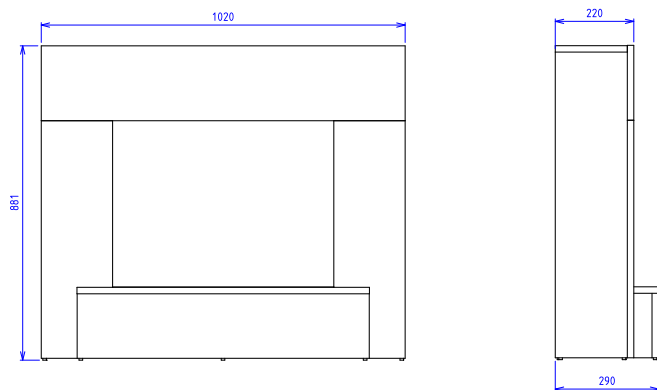

Easy to connect to a standard socket for instant atmosphere.

Vigor

230V/50Hz | 1400 Watt

Experience Better Living

Unit Dimensions

Specifications

Flame Effect system	Optiflame®
Model number	235550F
GTIN/UPC	8716412235559
Model	Freestanding
View Type	Front
Colour - Furniture	White
Media Bed	Logset
Viewing window WxH (cm)	60x38
Build in dim (WxHxD) (cm)	102x88,1x29
Heating function	Yes
Heating Element	Yes
Remote Control	Yes
Manual Operation on the fireplace possible	Yes
Lighting Module	LED
Sound	No
Media Bed Flame Colours	Yes
Heat Setting 1 in Watts	1400
Heat Setting 2 in Watts	-
Power consumption (flame effect) (Watt)	7W
Wattage	1400W
Voltage	230V/50Hz
Unpacked Weight (kg)	36,5
Plug Length	1,5 m
Warranty	2 years