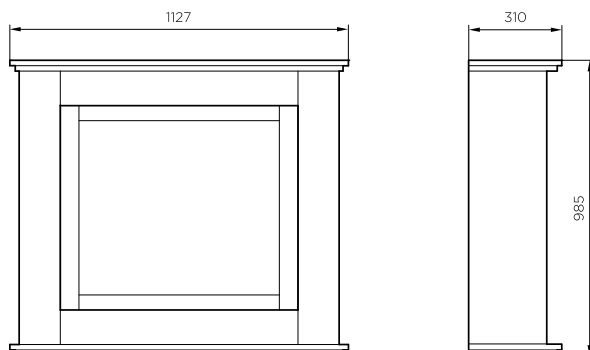

Unity

230V/50Hz | 1400 Watt

Experience Better Living

Unit Dimensions

Specifications

Flame Effect system	Optiflame®
Model number	235560F
GTIN/UPC	8716412235566
Model	Freestanding
View Type	Front
Colour - Furniture	White
Media Bed	LED-Logset
Viewing window WxH (cm)	52x42
Build in dim (WxHxD) (cm)	92x93,3x31
Heating function	Yes
Heating Element	Yes
Remote Control	Yes
Manual Operation on the fireplace possible	Yes
Lighting Module	LED
Sound	No
Media Bed Flame Colours	Yes
Heat Setting 1 in Watts	1400
Heat Setting 2 in Watts	-
Power consumption (flame effect) (Watt)	7W
Wattage	1400W
Voltage	230V/50Hz
Unpacked Weight (kg)	44,5
Plug Length	1,5 m
Warranty	2 years