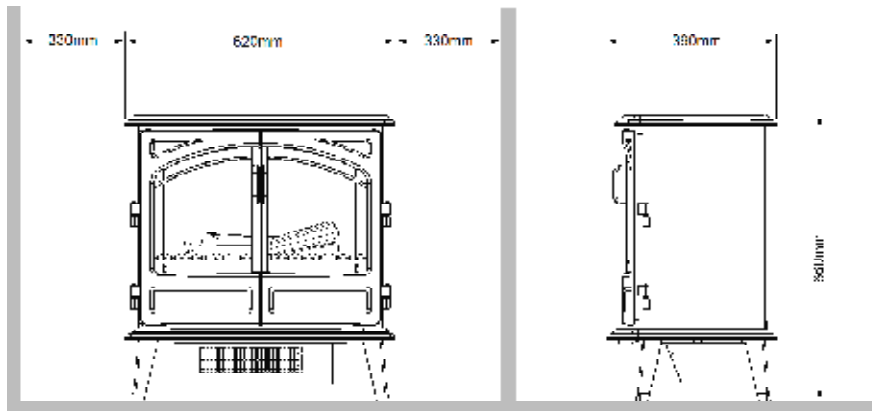

Grand Rouge

230V/50Hz | 2000 Watt

Experience Better Living

Unit Dimensions

Specifications

Flame Effect system	Optimyst®
Model number	235230F
GTIN/UPC	5011139053633
Model	Freestanding
View Type	Front
Colour - Furniture	Red
Media Bed	Logset
Viewing window WxH (cm)	53x28
Build in dim (WxHxD) (cm)	62x66x39
Heating function	Yes
Heating Element	Yes
Remote Control	Yes
Manual Operation on the fireplace possible	Yes
Lighting Module	Halogen
Sound	No
Media Bed Flame Colours	No
Heat Setting 1 in Watts	1000
Heat Setting 2 in Watts	2000
Power consumption (flame effect) (Watt)	200W
Wattage	2000W
Voltage	230V/50Hz
Unpacked Weight (kg)	21
Plug Length	1,8 m
Warranty	2 years