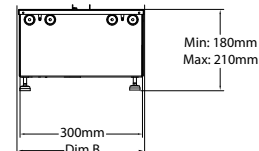

Flame Connect app available for smartphone

Very suitable for installation

Cassette 500 retail Multi Optimyst

230V/50Hz | 260 Watt

Experience Better Living

Unit Dimensions

DIMENSIONS

	Width (cm)	Height (cm)	Depth (cm)
Cassette 500 (retail)	51	23	30
Cassette 1000 (retail)	101	23	30