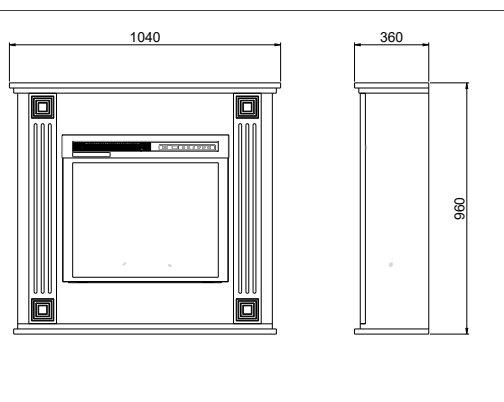

Fireplace can also be operated via button display on the fireplace
- 

Easy to connect to a standard socket for instant atmosphere.

Balance

230V/50Hz | 1400 Watt

Experience Better Living

Unit Dimensions

Specifications