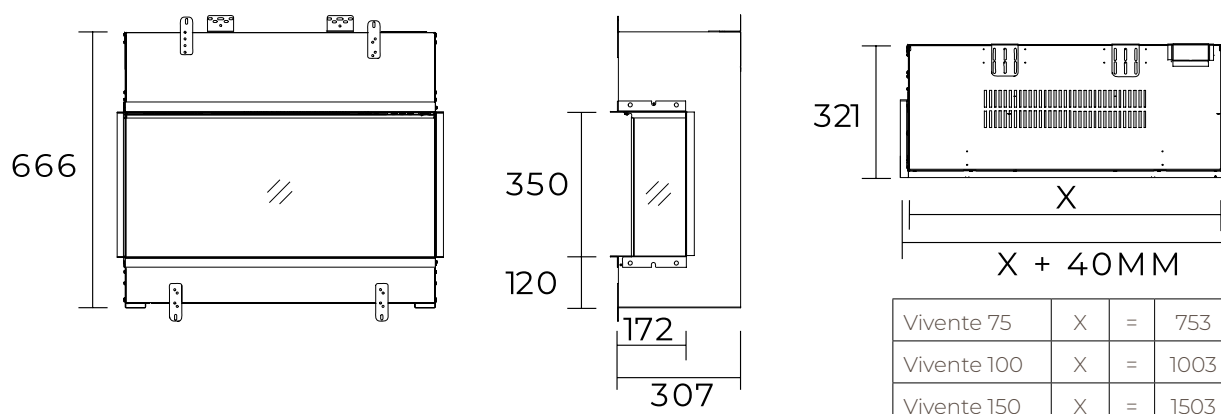

Vivente 75	X	=	753
Vivente 100	X	=	1003
Vivente 150	X	=	1503

		Vivente 75	Vivente 100	Vivente 150
General specifications	Fire system	Revillusion®	Revillusion®	Revillusion®
	Article number	211682	211712	211743
	EAN code	5011139211682	5011139211712	5011139211743
	Model	Built-in	Built-in	Built-in
	View of the fire	1-, 2-, or 3-sided	1-, 2-, or 3-sided	1-, 2-, or 3-sided
	Colour	Black	Black	Black
	Decoration / fuel bed	Log set	Log set	Log set
Product size	Measurements view of the fire (WxH)	75 x 34 cm	100 x 34 cm	150 x 34 cm
	Outside dimensions WxHxD	74 x 66,5 x 30,7 cm	104 x 66,5 x 30,7 cm	154 x 66,5 x 30,7 cm
Features	Heat output	1500W	1500W	1500W
	Thermostat	Yes	Yes	Yes
	Remote control	Yes	Yes	Yes
	Manual controlling directly at the fireplace possible yes / no	Only flame effect	Only flame effect	Only flame effect
	Light module	LED	LED	LED
	Sound module	Yes	Yes	Yes
	Colour effects settings	Yes	Yes	Yes
Power consumption	Heat setting 1 in W	1500W	1500W	1500W
	Heat setting 2 in W	-	-	-
	Flame only operation in W	20W	28W	40W
	Max. consumption	1500W	1500W	1500W
Voltage	Voltage/Electrical frequency	230V/50Hz	230V/50Hz	230V/50Hz
Specifications	Product weight in kg	38	50	69,9
	Length of the cord	1,5 m	1,5 m	1,5 m
	Warranty	2 years	2 years	2 years