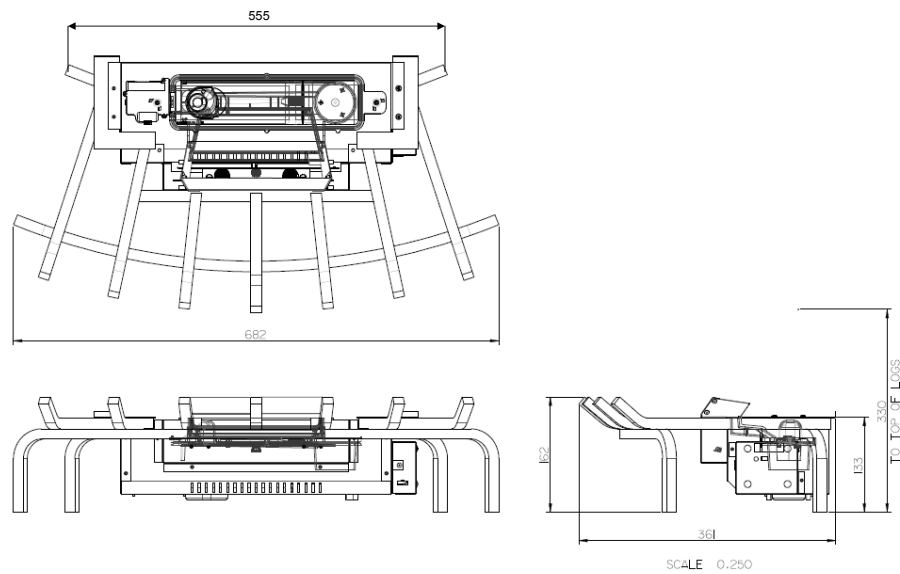

Silverton

Optimyst® | 230V/50Hz | 60 Watt

Do you cherish your existing fireplace or stove but make no use of it? The Silverton is a smart and compact electric fire, designed to revive your wood or gas fire. Thanks to its glowing logs, its flames and smoke coming from cold water vapour and LEDs, enjoying your fireplace can be a comfortable and lasting experience, again.

Silverton

Unit dimensions

All dimensions are in mm

		Silverton
General specifications	Fire system	Optimyst®
	Article number	204554
	EAN code	5011139204554
	Model	Freestanding fireplace
	View of the fire	4 sided
	Colour	Black
	Decoration / fuel bed	LED log set
Product size	Measurements view of the fire (WxH)	22 x 20 cm
	Outside dimensions WxHxD	68,2 x 33 x 36,1 cm
Features	Heat output	No
	Thermostat	No
	Remote control	Yes
	Manual controlling directly at the fireplace possible yes / no	Yes
	Light module	LED
	Sound module	No
	Colour effects settings	No
Power consumption	Heat setting 1 in W	-
	Heat setting 2 in W	-
	Flame only operation in W	60W
	Max. consumption	60W
Voltage	Voltage/Electrical frequency	230V/50Hz
Specifications	Product weight in kg	10
	Length of the cord	1,5 m
	Warranty	2 years