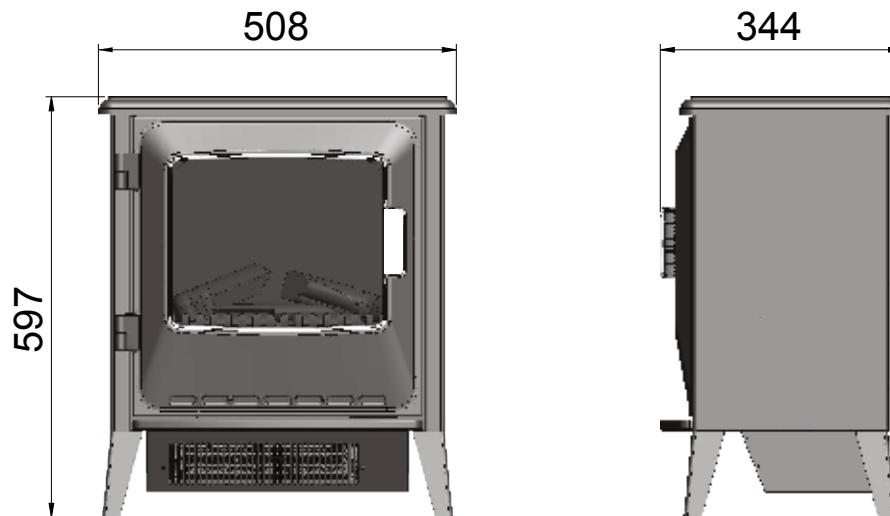

Lucia

Optiflame® | 230V/50Hz | 1800 Watt

A wonderfully compact stove which will bring a real fire feel with the convenience of electric, great to enrich even the smallest living space. The look of a classic cast-iron stove, with contemporary styling and many features. The opening glass door adds to that authentic feeling, while staring into the warm red flames and logs of the Optiflame® fire. Adjust the flame and heat setting over the concealed controls or with the remote.

- Freestanding classic cast-iron look stove with modern touch in a matt black finish
- Opening door with glass and a silver handle
- Rotary thermostat for temperature control

Lucia

Unit dimensions

All dimensions are in mm

Lucia		
General specifications	Fire system	Optiflame®
	Article number	211255
	EAN code	5011139211255
	Model	Freestanding fireplace
	View of the fire	1 sided
	Colour	Black
	Decoration / fuel bed	Log set
Product size	Measurements view of the fire (WxH)	38 x 25 cm
	Outside dimensions WxHxD	50,8 x 59,7 x 34,4 cm
Features	Heat output	Yes
	Thermostat	Yes
	Remote control	Yes
	Manual controlling directly at the fireplace possible yes / no	Yes
	Light module	LED
	Sound module	No
	Colour effects settings	No
Power consumption	Heat setting 1 in W	900W
	Heat setting 2 in W	1800W
	Flame only operation in W	10W
	Max. consumption	1800W
Voltage	Voltage/Electrical frequency	230V/50Hz
Specifications	Product weight in kg	16
	Length of the cord	1,5 m
	Warranty	2 years