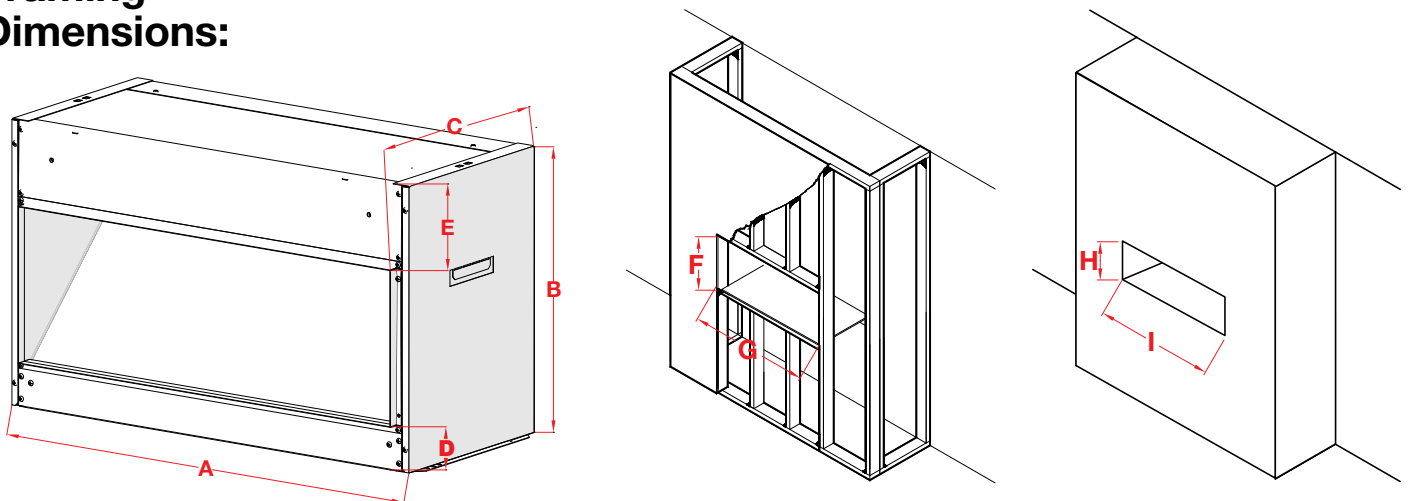

Opti-V™ Aquarium

VFA2927

Product Dimensions:

Framing Dimensions:

	A	B	C	D	E	F	G	H	I
VFA2927	29" (73.6 cm)	17-3/4" (45.0 cm)	13-5/8" (34.5 cm)	2-7/8" (7.4 cm)	5-1/4" (13.5 cm)	18-5/8" (47.4 cm)	29-7/8" (76.0 cm)	9-1/2" (24.1 cm)	27" (69.0 cm)