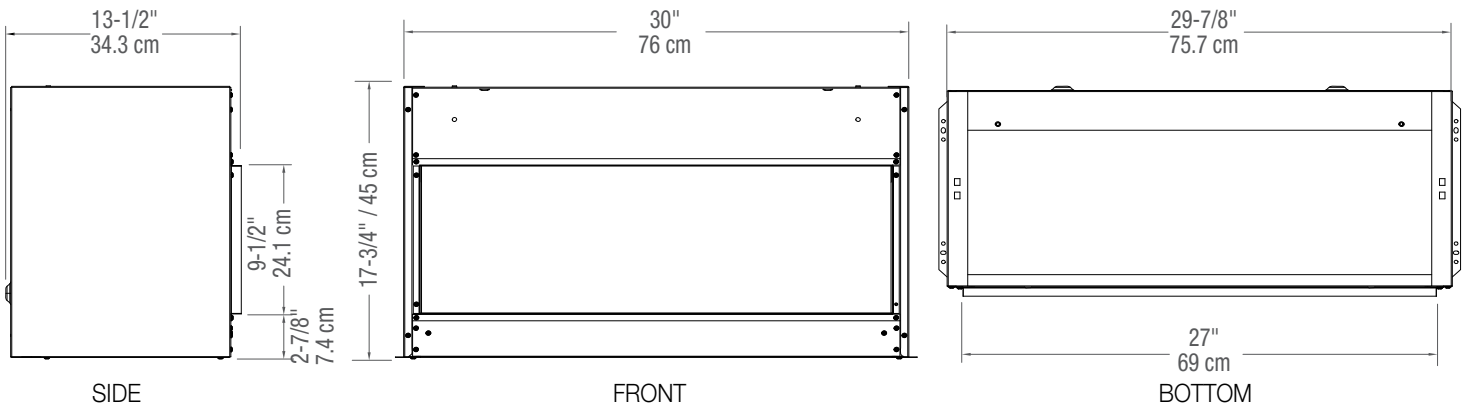

Opti-V™ Aquarium

VFA2927

Product Dimensions:

Framing Dimensions:

	A	B	C	D	E	F	G	H	I
VFA2927	29" (73.6 cm)	17-3/4" (45.0 cm)	13-5/8" (34.5 cm)	2-7/8" (7.4 cm)	5-1/4" (13.5 cm)	18-5/8" (47.4 cm)	29-7/8" (76.0 cm)	9-1/2" (24.1 cm)	27" (69.0 cm)