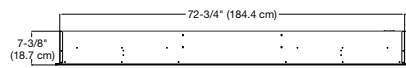

Prism Series

74" Linear Electric Fireplace

BLF7451

Accessories

Driftwood and River Rock Accessory Package - 74" LF74DWS-KIT

Dimensions

FRONT

TOP

SIDE

Installation - 2 Mounting Options

ON WALL
Must mount to a minimum of three (3) wall studs

FULLY RECESSED
2 X 8 Framing
Framing dimensions:
73" (185.4 cm) W x
18-1/2" (47 cm) H

120 Volts | 1,230 Watts | 4,198 BTU
240 Volts | 2,430 Watts | 8,291 BTU