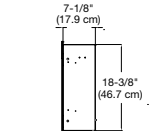

Prism Series

74" Linear Electric Fireplace

BLF7451

Accessories

Driftwood and River Rock Accessory Package - 74" LF74DWS-KIT

Dimensions

FRONT

TOP

SIDE

Installation - 2 Mounting Options

ON WALL
Must mount to a minimum of three (3) wall studs

FULLY RECESSED
2 X 8 Framing
Framing dimensions:
73" (185.4 cm) W x
18-1/2" (47 cm) H

120 Volts | 1,230 Watts | 4,198 BTU
240 Volts | 2,430 Watts | 8,291 BTU

Model #	Description	Lbs / Kg	UPC	Wty. [†]	Carton Dimensions (WxHxD)		Cube	
					Inches	cm	ft ³	m ³
BLF7451	Wall-mount fireplace	136 / 61.68	781052 098794	2 yr.	77-1/2 x 22-1/2 x 14.75	196.9 x 57.2 x 37.5	14.9	0.42
LF74DWS-KIT	74" Driftwood Accessory Kit		781052 102859					