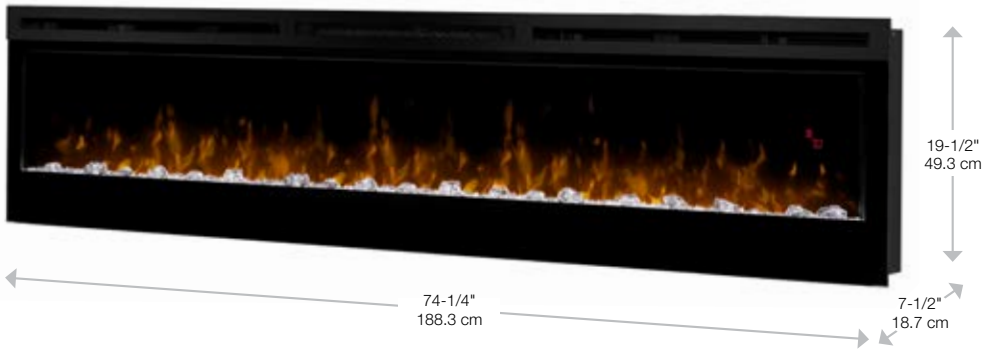

Accessories