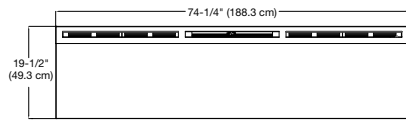

Prism Series

74" Linear Electric Fireplace

BLF7451

Accessories

Driftwood and River Rock Accessory Package - 74" LF74DWS-KIT

Dimensions

FRONT

TOP

SIDE

Installation - 2 Mounting Options

ON WALL
Must mount to a minimum of three (3) wall studs

FULLY RECESSED
2 X 8 Framing
Framing dimensions:
73" (185.4 cm) W x
18-1/2" (47 cm) H

120 Volts | 1,230 Watts | 4,198 BTU
240 Volts | 2,430 Watts | 8,291 BTU